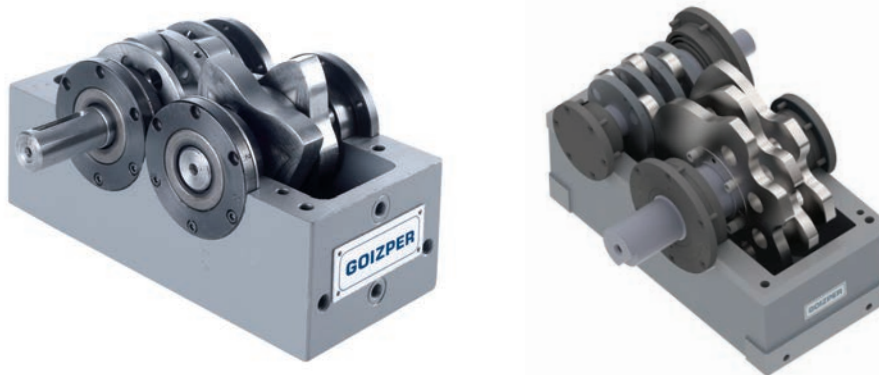

GOIZPER

YOUR PARTNER
IN POWER TRANSMISSION

INDEX DRIVES RANGE

SERVO ROTARY TABLES | ZPGI - 900/1200/1660

INDEX ROTARY TABLES | PGI - 220/320/425/520/620/760/940/1120/1460/1800/2600

GLOBOID CAM INDEX DRIVES | PIC - 100/125/160/200/250/315
UGI - 50/80/100/125/160/200/250/315 PIM - 100/175

PARALLEL SHAFTS INDEXERS | UIPE - UIP - 45/400

SPECIAL SOLUTIONS | VERTICAL LIFTS, HANDLER...

TORQUE TECHNOLOGIES INC. the Exclusive Stocking Agency in Power Transmission for GOIZPER GROUP