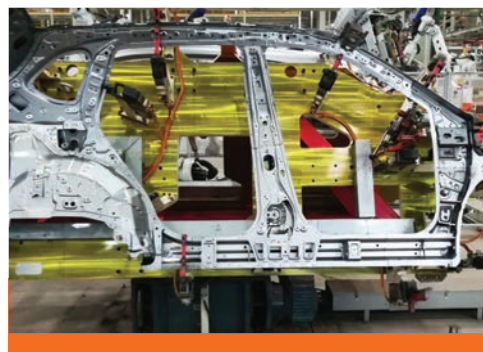

INDEX ROTARY TABLES | PGI - 220/320/425/520/620/760/940/1120/1460/1800/2600